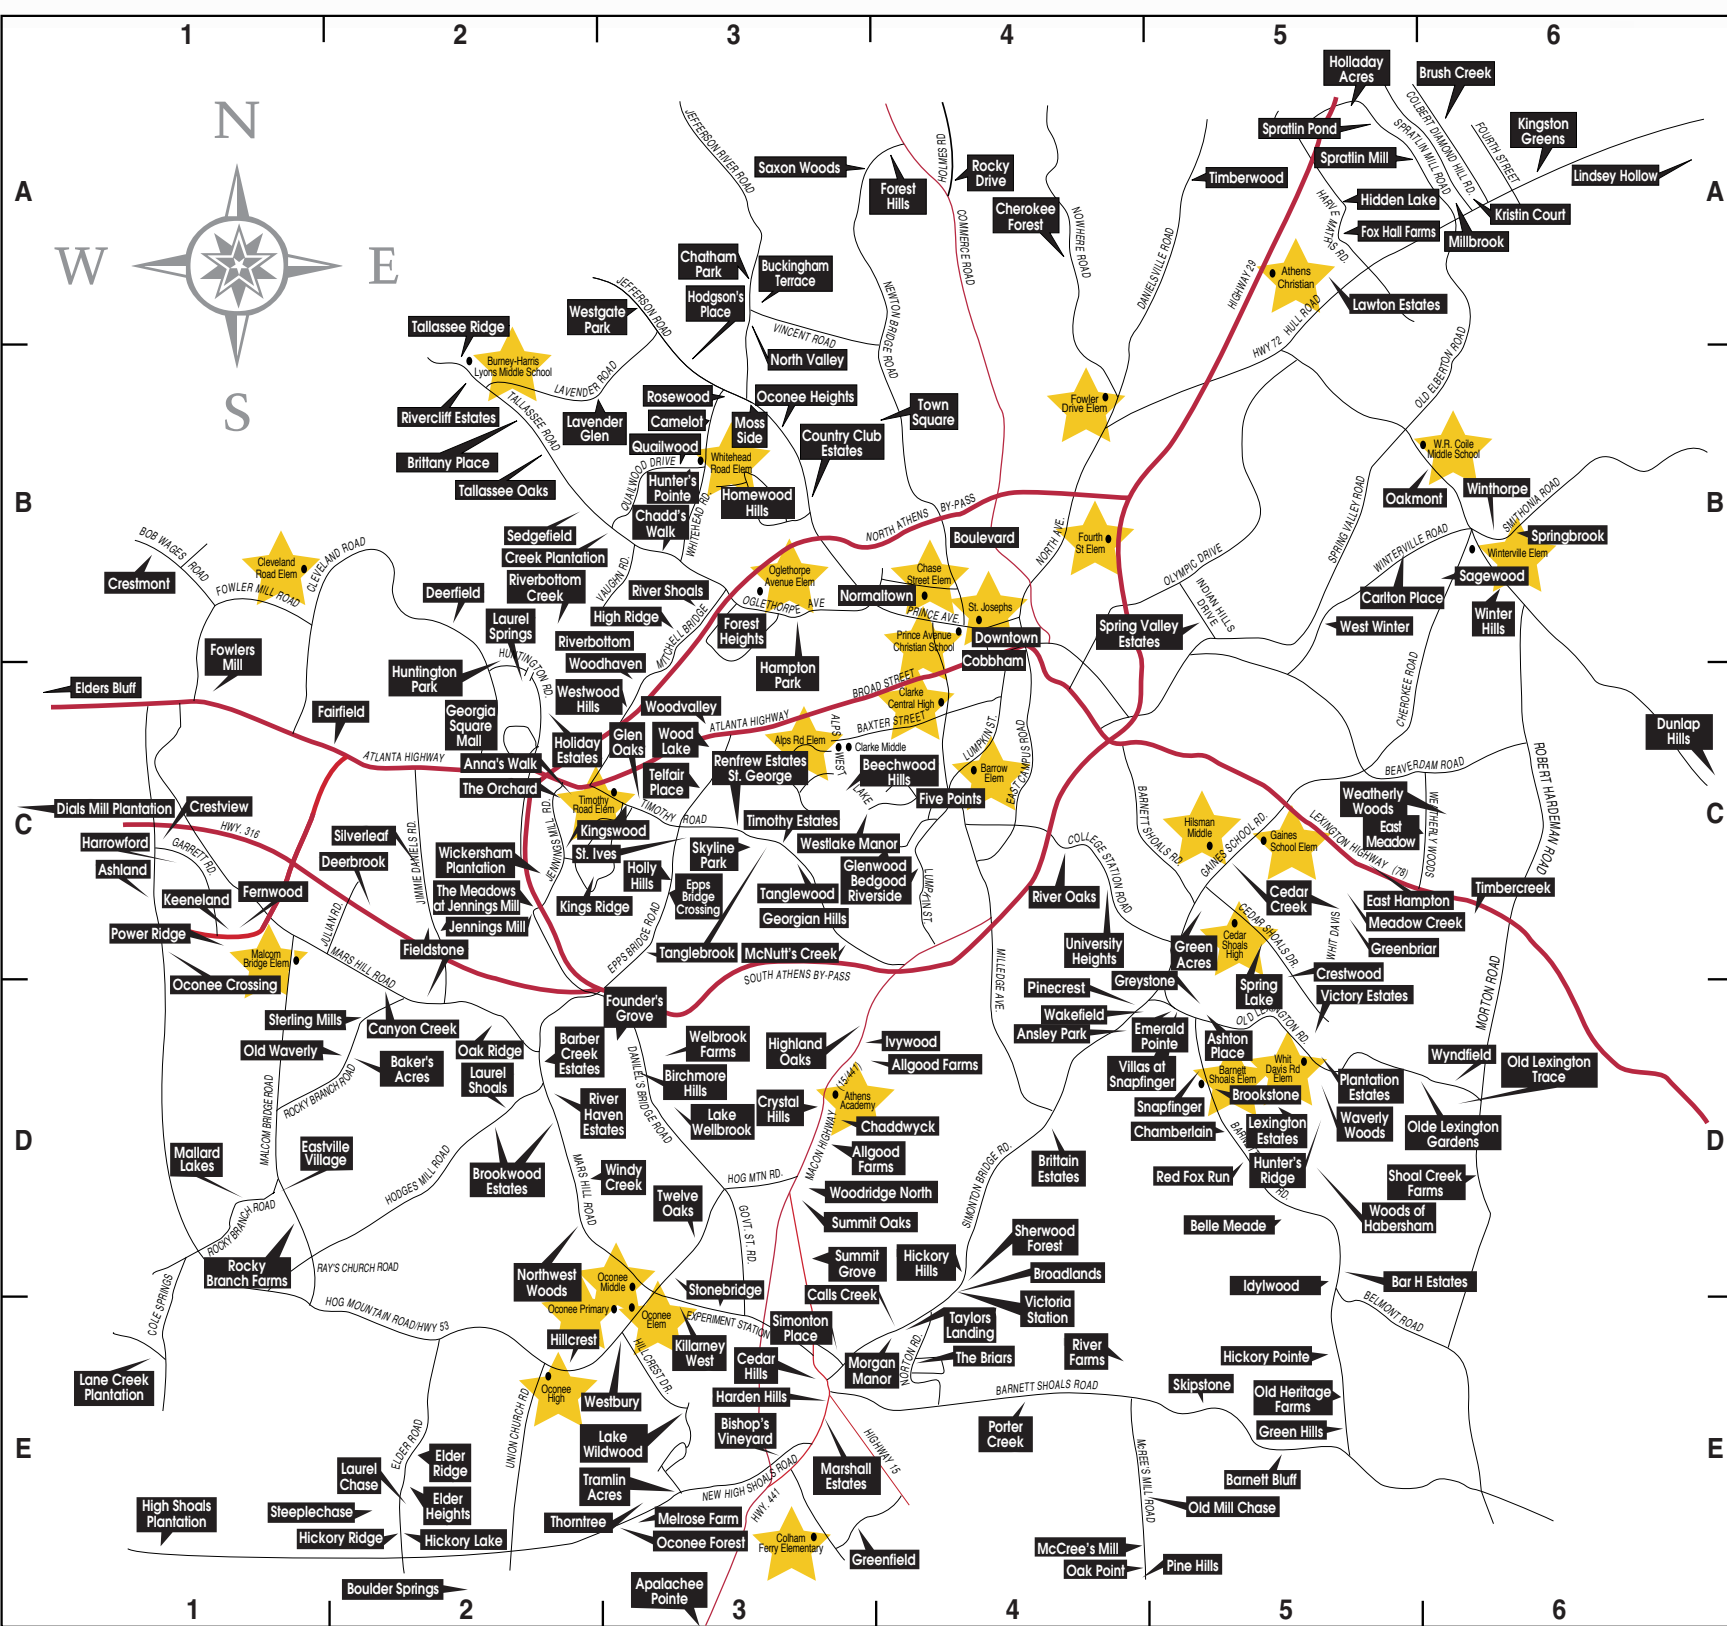

# Map of NEIGHBORHOODS \* SCHOOLS \* STREETS

Look through today's *HomeFront* for this weekend's open house locations.

- 850 Mitchell Bridge Rd. D C3
- Allgood Farms D3
- Ansley Park D5
- Anna's Walk D3
- Apalachee Pointe E2
- Ashland D1
- Ashton Place D5
- Barber Creek Estates D2
- Bar H Estates D5
- Barnett Bluff E5
- Beechwood Hills D3
- Birchmore Hills D3
- Bishop's Vineyard E3
- Boulder Springs E2
- Boulevard B4
- The Briars E4
- Brittany Place E2
- Brittain Estates D4
- Broadlands D4
- Brookstone D5
- Brookwood Estates D2
- Brush Creek D6
- Buckingham Terrace E3
- Calls Creek E4
- Camelot E3
- Canyon Creek D2
- Carlton Place E6
- Cedar Creek D5
- Cedar Hills E3
- Chadd's Walk E3
- Chadwyck D3
- Chamberlain D5
- Chatham Park E3
- Cherokee Forest E4
- Cobham D4
- Country Club Estates E3
- Creek Plantation E3
- Crestmont E1
- Crestwood D5
- Crestview D1
- Crystal Hills D3
- Deerbrook D2
- Deerfield E2
- Dials Mill Plantation D1
- Downtown D4
- Dunlap Hills D6
- East Hampton D5
- East Meadow D6
- Eastville Village D1
- Elder Heights E2
- Elder Ridge E2
- Elders Bluff D1
- Emerald Pointe D5
- Epps Bridge Crossing D3
- Fairfield D2
- Fernwood D1
- Fieldstone C2, D2
- Five Points D4
- Forest Heights E3
- Forest Hills E4
- Founder's Grove D3
- Fowler's Mill C1
- Fox Hall Farms A5
- Georgia Square Mall C2
- Georgian Hills C3
- Glen Oaks C3
- Glenwood Bedgood/Riverside D4
- Green Acres C5
- Green Hills E5
- Greenbriar C5
- Greenfield E4
- Greystone D5
- Hampton Park E3
- Harden Hills E3
- Harrowford C1
- Hickory Hills D4
- Hickory Lake E2
- Hickory Pointe E5
- Hickory Ridge E2
- Hidden Lake A5
- High Ridge E3
- High Shoals Plantation E1
- Highland Oaks D4
- Hillcrest E2
- Hodgson's Place E3
- Holiday Estates C3
- Holladay Acres A6
- Holly Hills C3
- Homewood Hills C3
- Hunter's Pointe E3
- Huntington Park E2
- Idylwood E5
- Ivywood D4
- Jennings Mill C2
- Keeneland C1
- Killarney West E3
- Kings Ridge C3
- Kingston Greens A6
- Kingswood C2, C3
- Kristin Court A6
- Lake Wellbrook D3
- Meadow Creek D3
- The Meadows at Jennings Mill D1
- Lake Wildwood E3
- Lane Creek Plantation E1